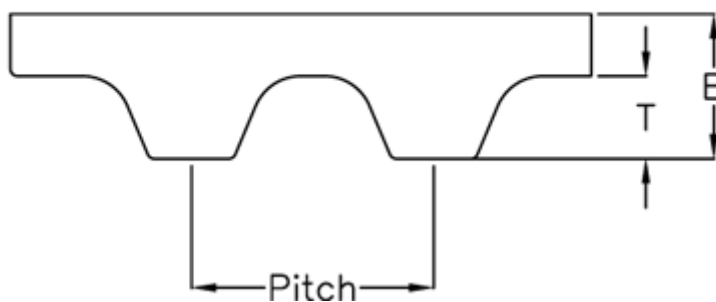

Article number: 602776220694

Description: Gates Timing Belt Synchropower PU 12 T5 690

Measures

Height B mm	= 2.2
Height T mm	= 1.2
Length	= 690
Number of teeth	= 138
Pitch	= 5
Type	= PU 12 T5 690
Width	= 12